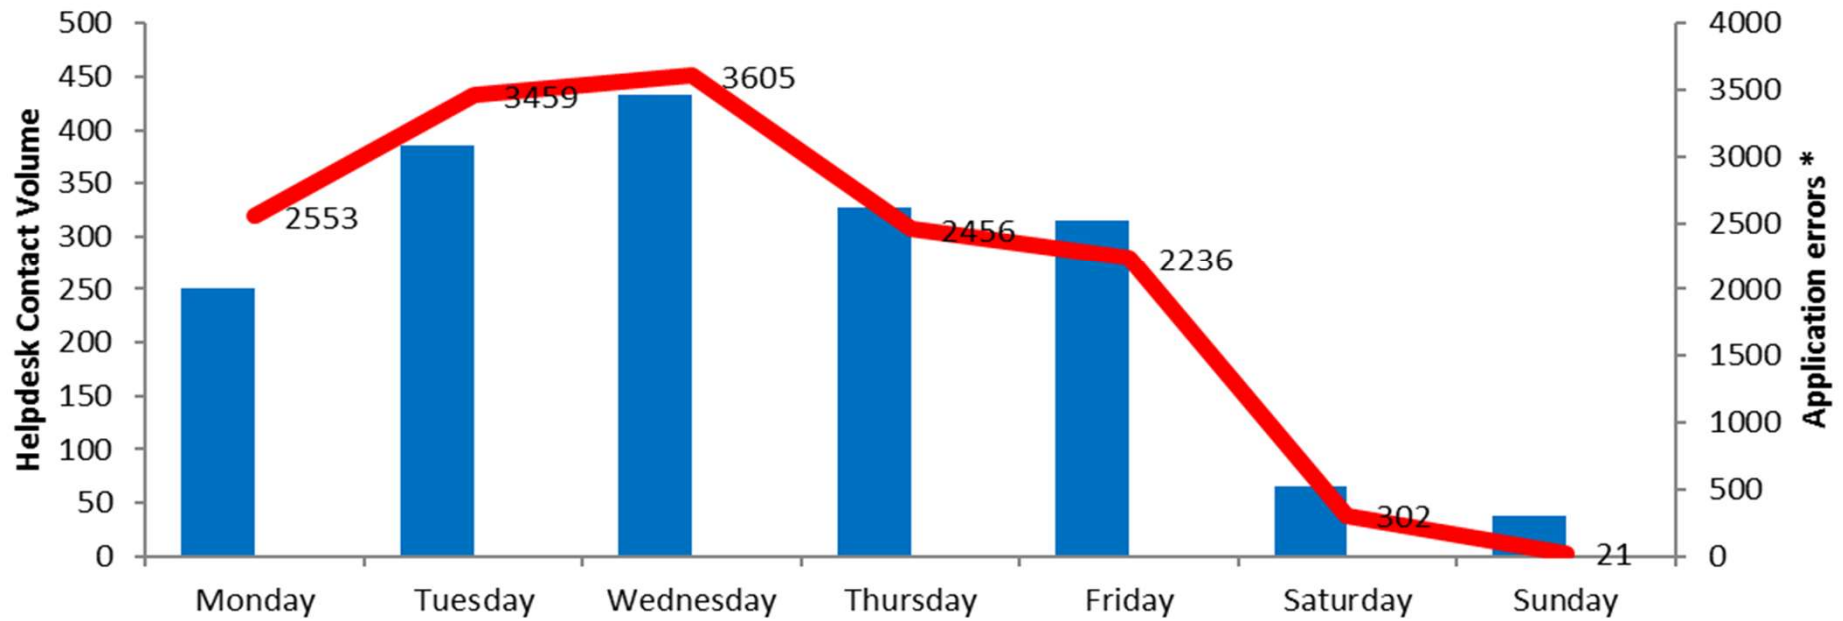

FordEtis PERFORMANCE SUMMARY (w/e Sun May 13)