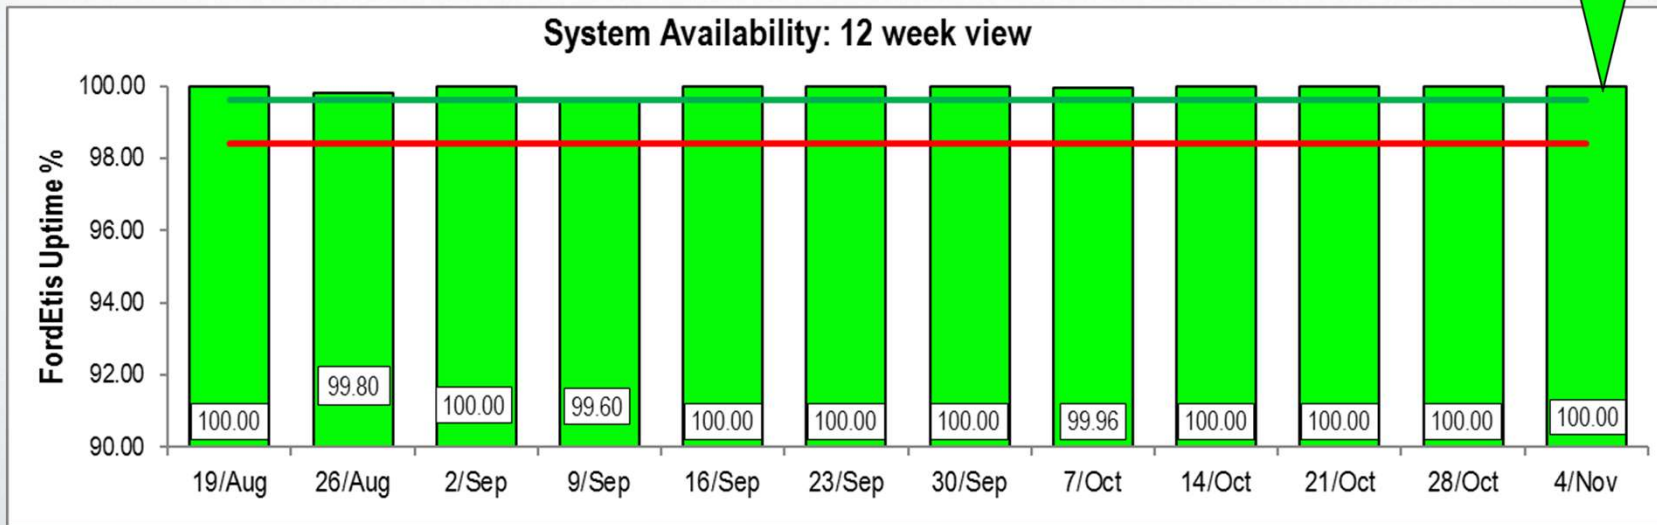

FordEtis PERFORMANCE SUMMARY (w/e Sun Nov 04)

FordEtis PERFORMANCE SUMMARY (w/e Sun Nov 04)

FordEtis PERFORMANCE SUMMARY (w/e Sun Nov 04)

Daily Helpdesk contacts and OTX Errors

FordEtis PERFORMANCE SUMMARY (w/e Sun Nov 04)