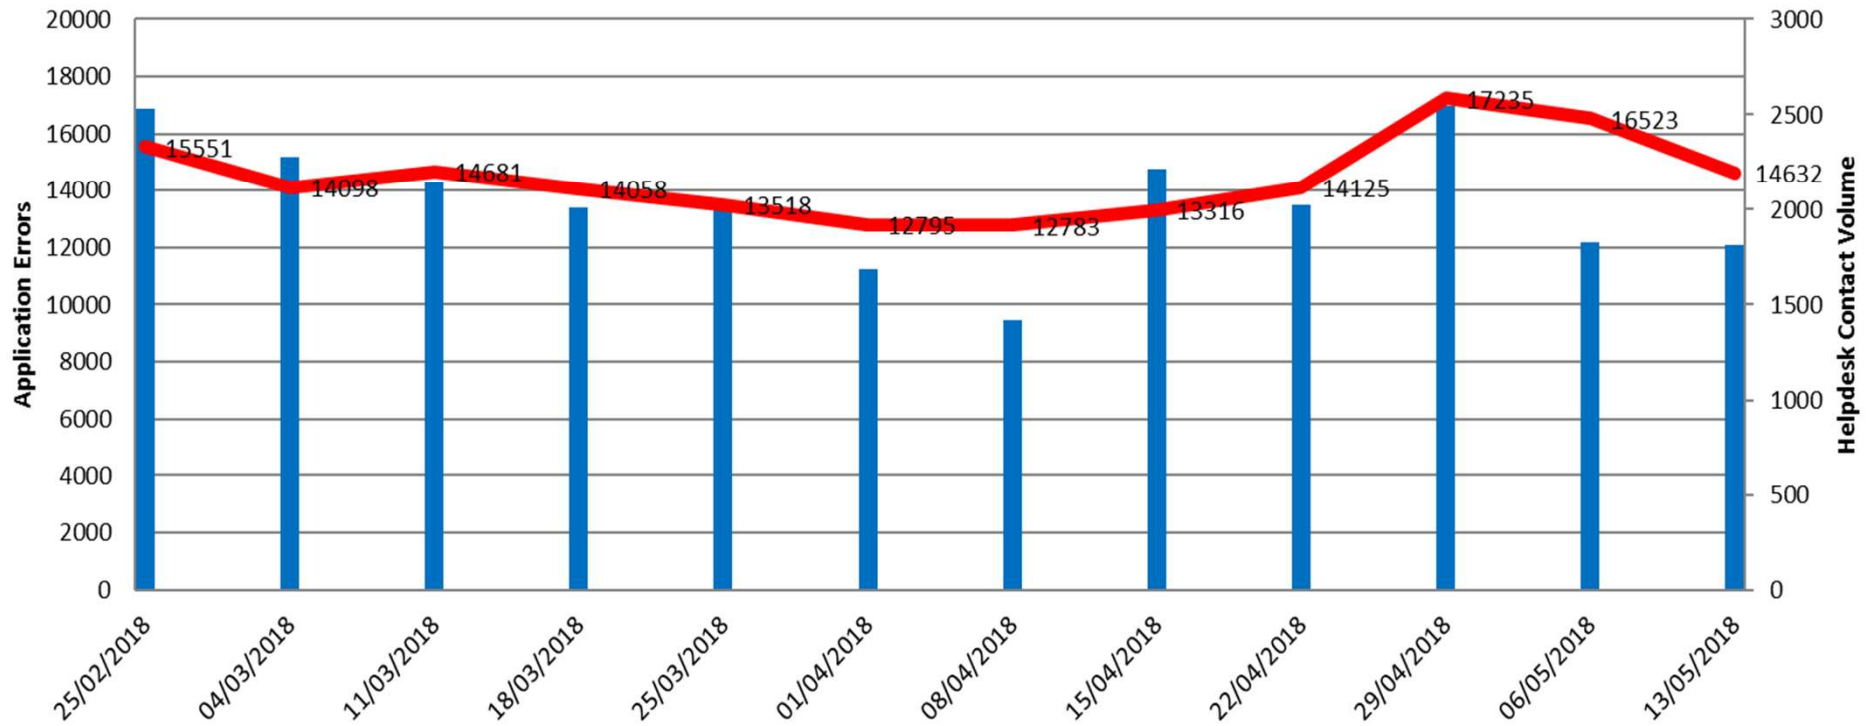

Daily Helpdesk contacts and OTX Errors

FordEtis PERFORMANCE SUMMARY (w/e Sun May 13)

Weekly IDS Helpdesk Contacts and OTX Errors