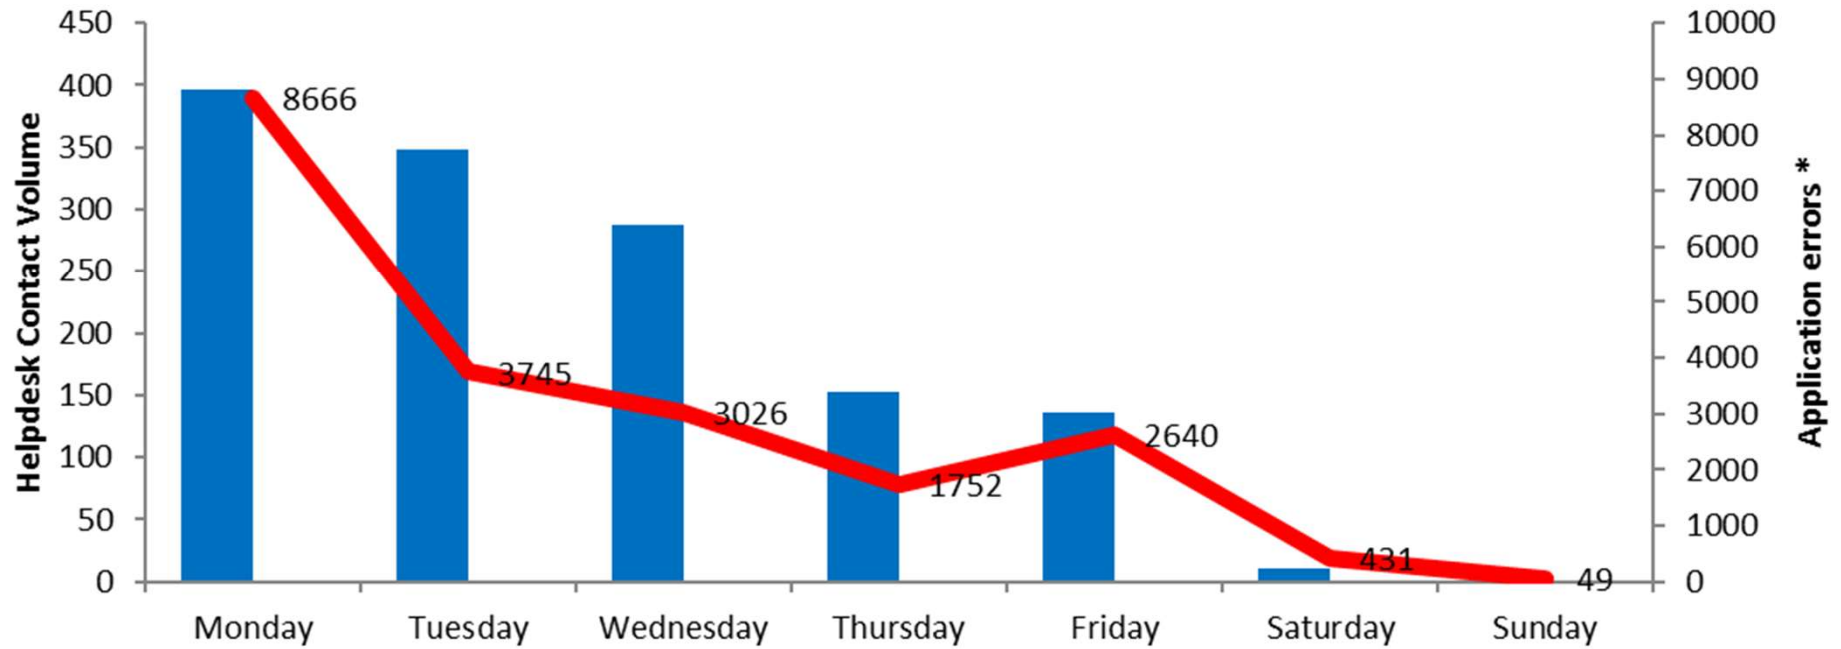

FordEtis PERFORMANCE SUMMARY (w/e Sun Nov 04)

FordEtis PERFORMANCE SUMMARY (w/e Sun Nov 04)

FordEtis PERFORMANCE SUMMARY (w/e Sun Nov 04)

Daily Helpdesk contacts and OTX Errors

FordEtis PERFORMANCE SUMMARY (w/e Sun Nov 04)