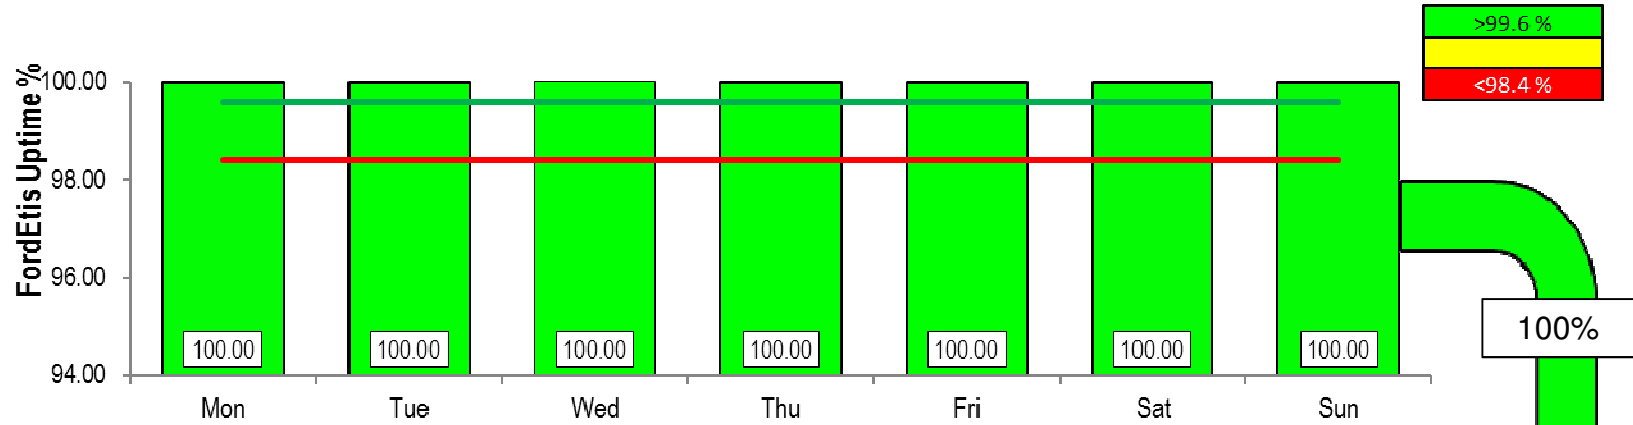

FordEtis PERFORMANCE SUMMARY (w/e Sun Aug 13)

Daily System Availability (w/e Sun Aug 13)

System Availability: 12 week view

FordEtis PERFORMANCE SUMMARY (w/e Sun Aug 13)

Weekly IDS Helpdesk Contacts and OTX Errors