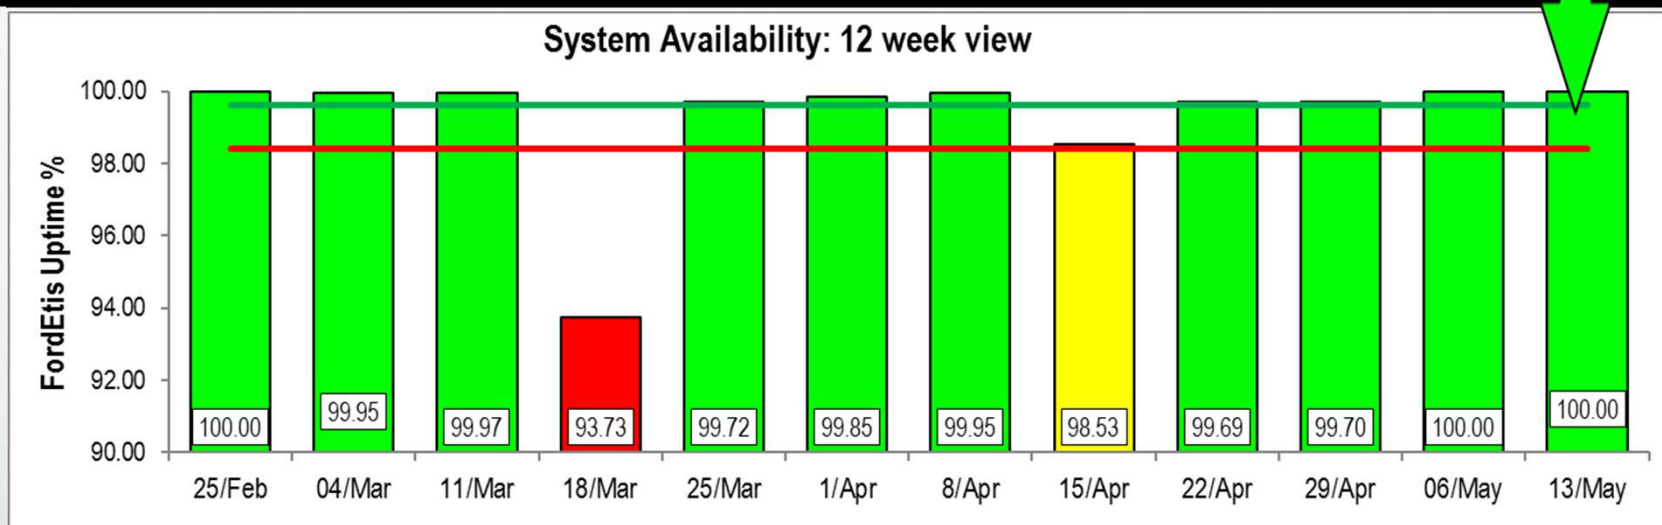

Weekly IDS Helpdesk Contacts and OTX Errors

FordETis PERFORMANCE SUMMARY (w/e Sun May 13)