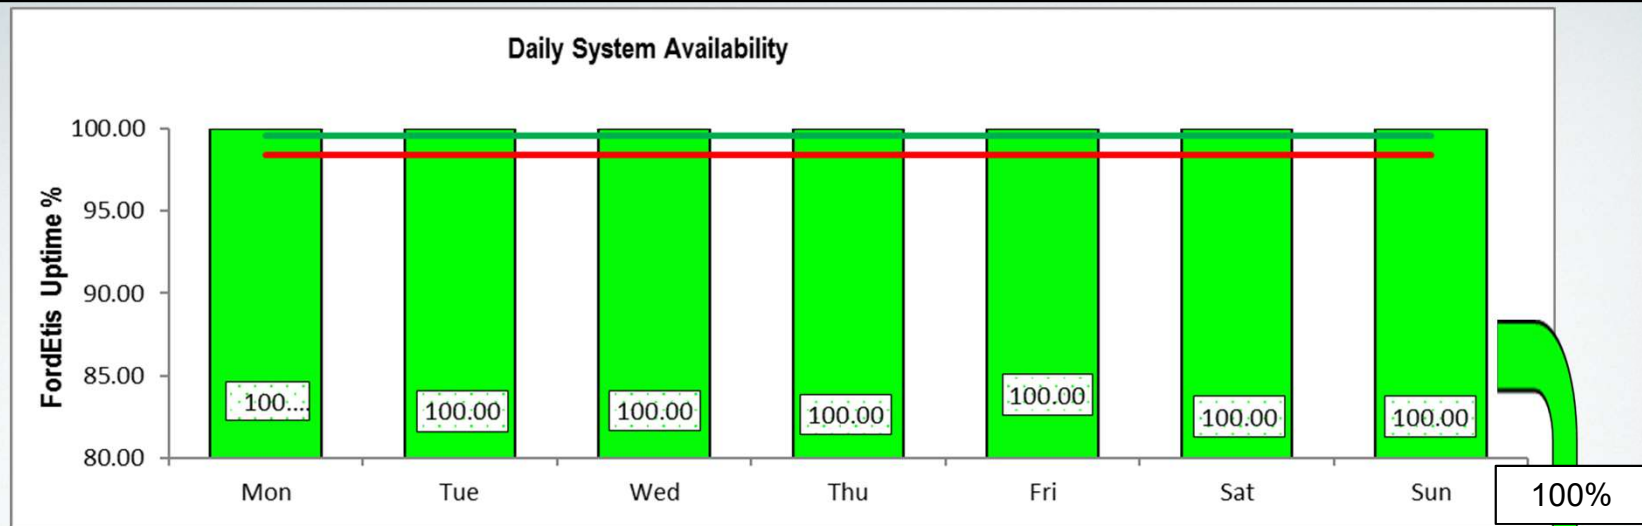

FordEtis PERFORMANCE SUMMARY (w/e Sun Nov 04)

FordEtis PERFORMANCE SUMMARY (w/e Sun Nov 04)

FordEtis PERFORMANCE SUMMARY (w/e Sun Nov 04)

Daily Helpdesk contacts and OTX Errors

FordEtis PERFORMANCE SUMMARY (w/e Sun Nov 04)