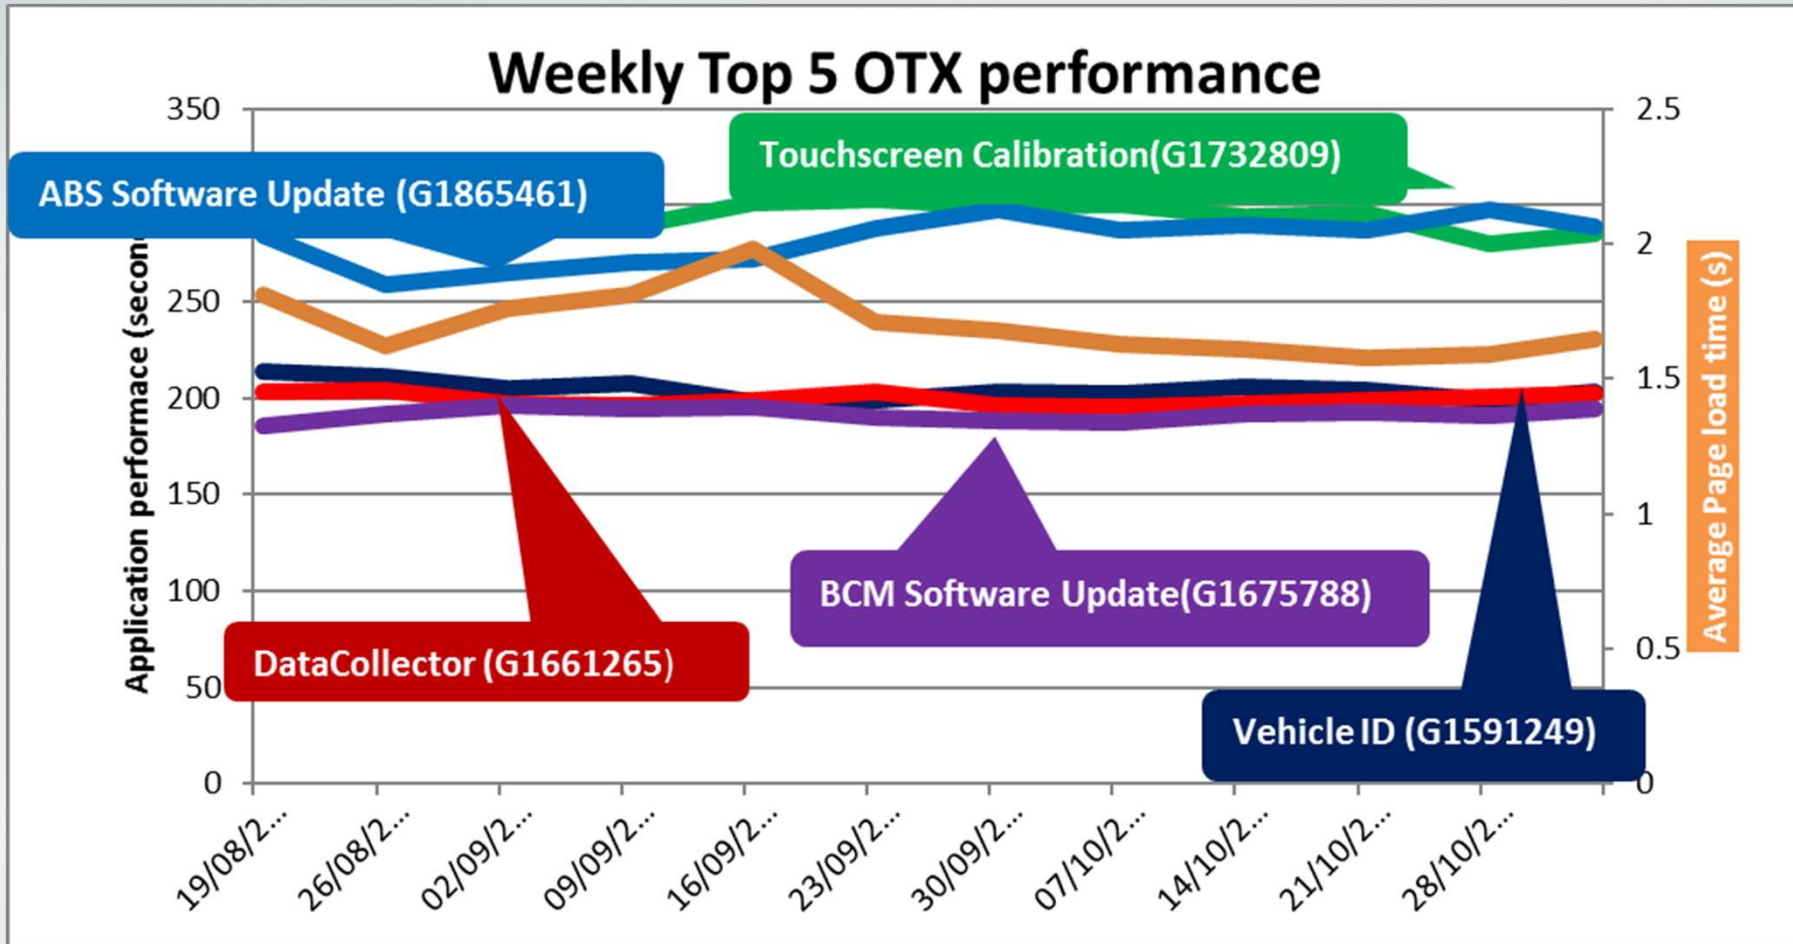

FordEtis PERFORMANCE SUMMARY (w/e Sun Nov 04)

FordEtis PERFORMANCE SUMMARY (w/e Sun Nov 04)

FordEtis PERFORMANCE SUMMARY (w/e Sun Nov 04)

Daily Helpdesk contacts and OTX Errors

FordEtis PERFORMANCE SUMMARY (w/e Sun Nov 04)