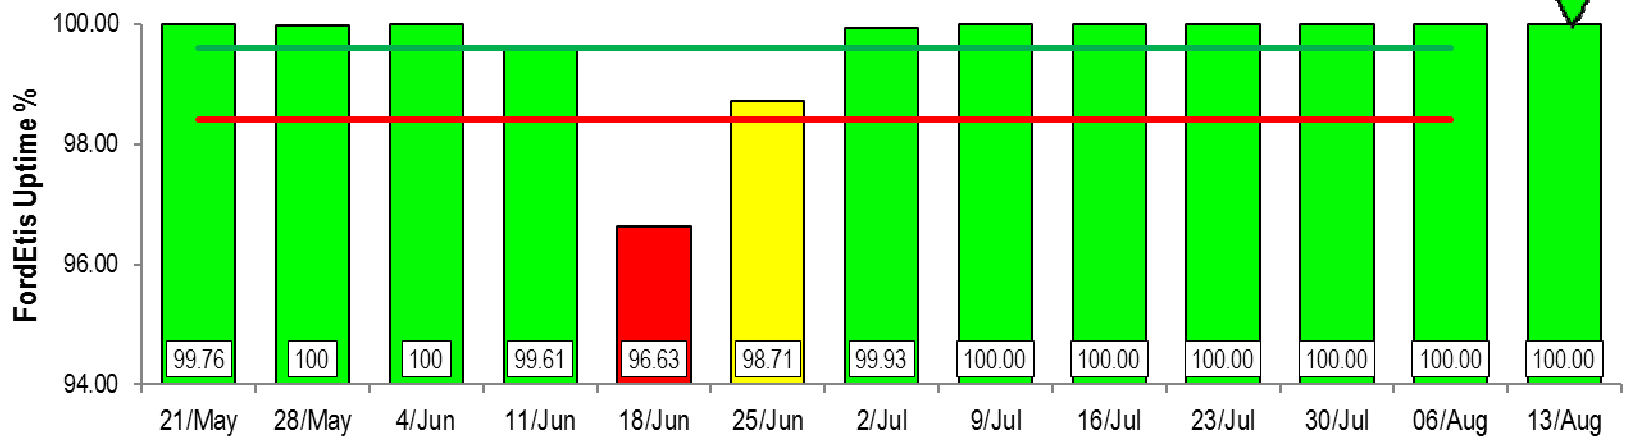

FordEtis PERFORMANCE SUMMARY (w/e Sun Aug 13)

Daily System Availability (w/e Sun Aug 13)

System Availability: 12 week view

FordEtis PERFORMANCE SUMMARY (w/e Sun Aug 13)

Weekly IDS Helpdesk Contacts and OTX Errors