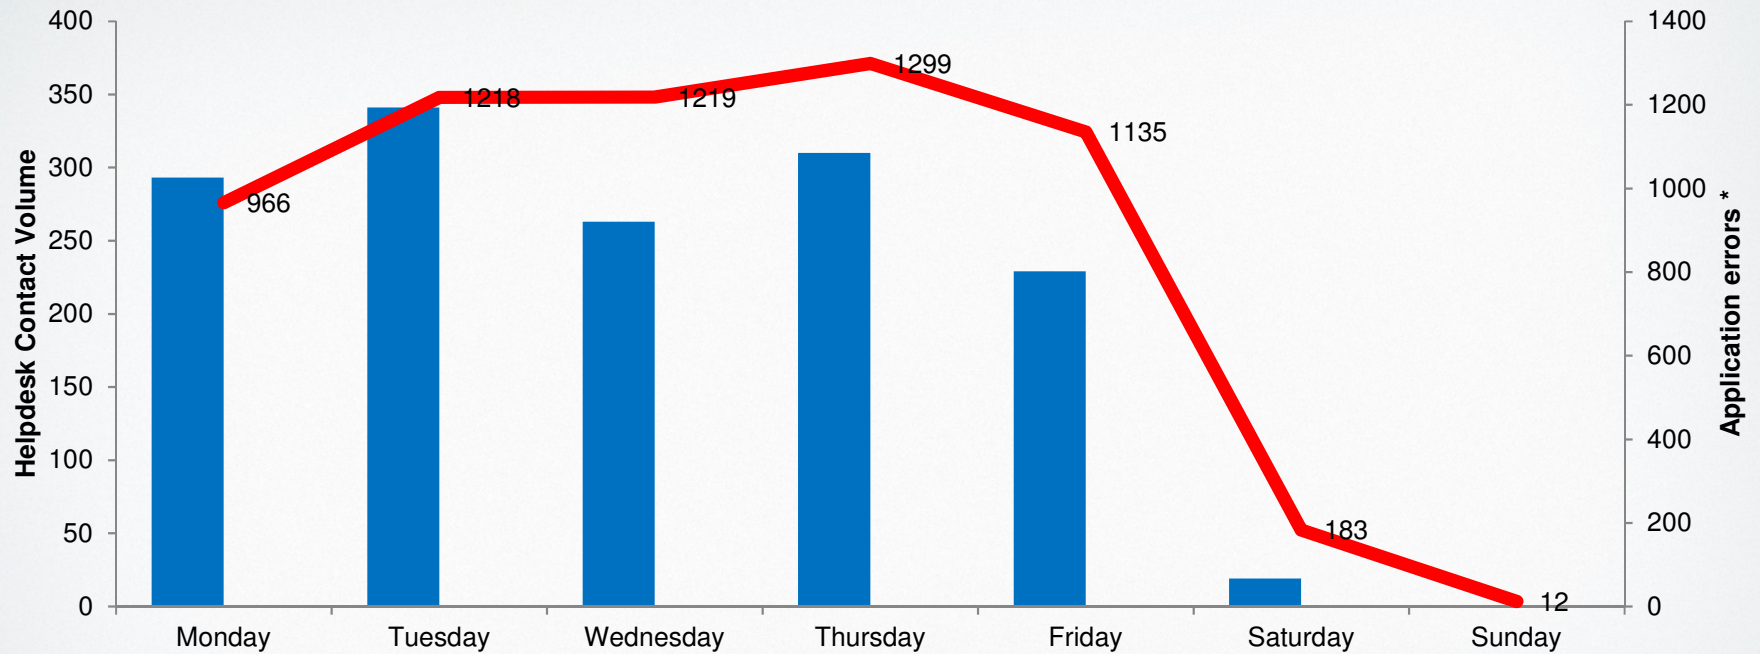

Weekly Top 5 OTX performance

FordEtis PERFORMANCE SUMMARY (w/e Sun Aug 13)

Daily Helpdesk contacts and OTX Errors