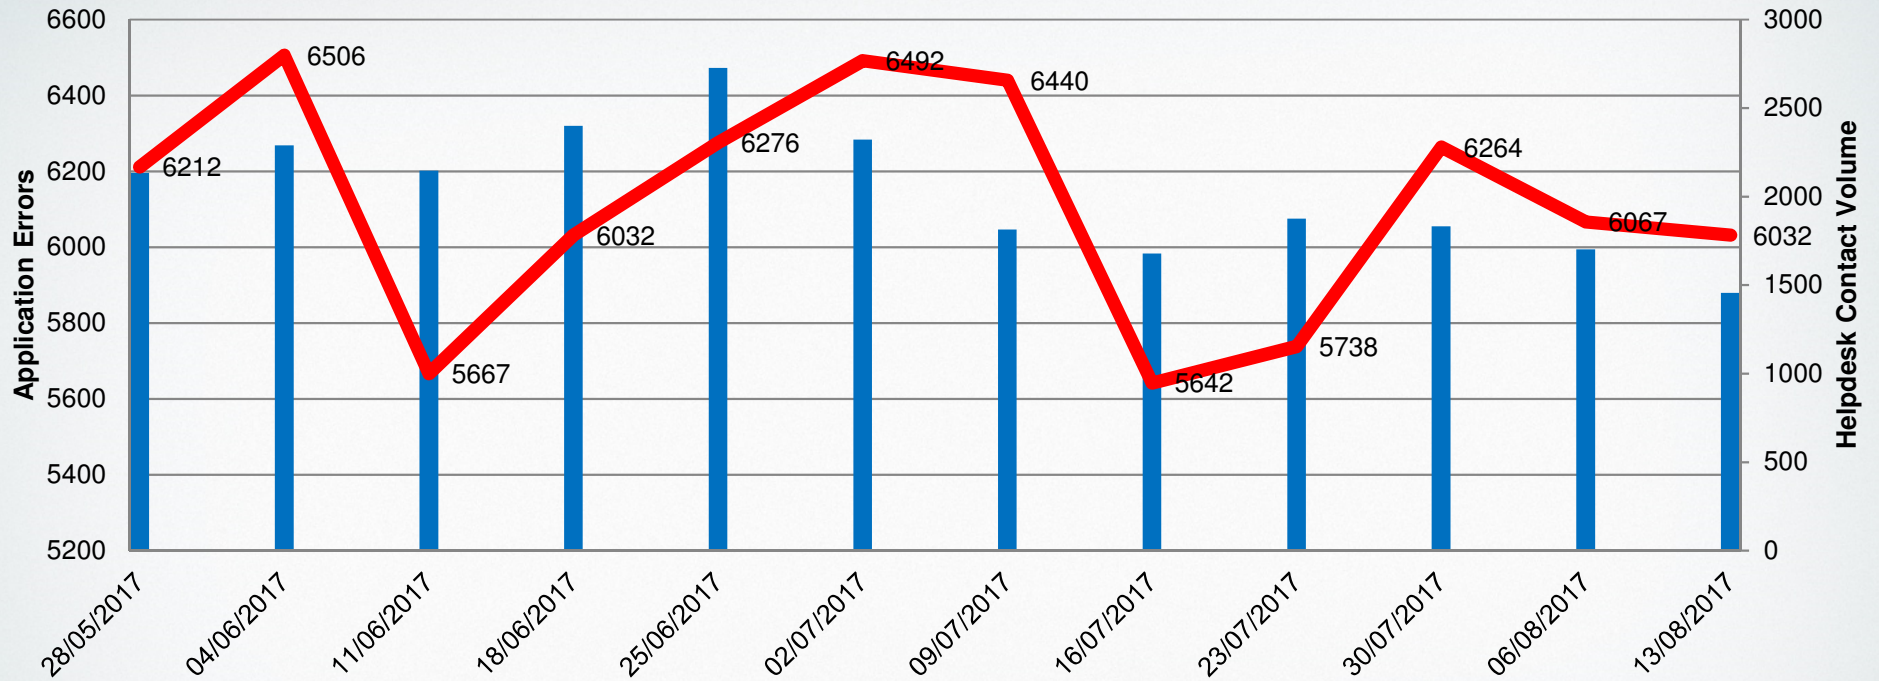

FordEtis PERFORMANCE SUMMARY (w/e Sun Aug 13)

Daily System Availability (w/e Sun Aug 13)

System Availability: 12 week view

FordEtis PERFORMANCE SUMMARY (w/e Sun Aug 13)

Weekly IDS Helpdesk Contacts and OTX Errors