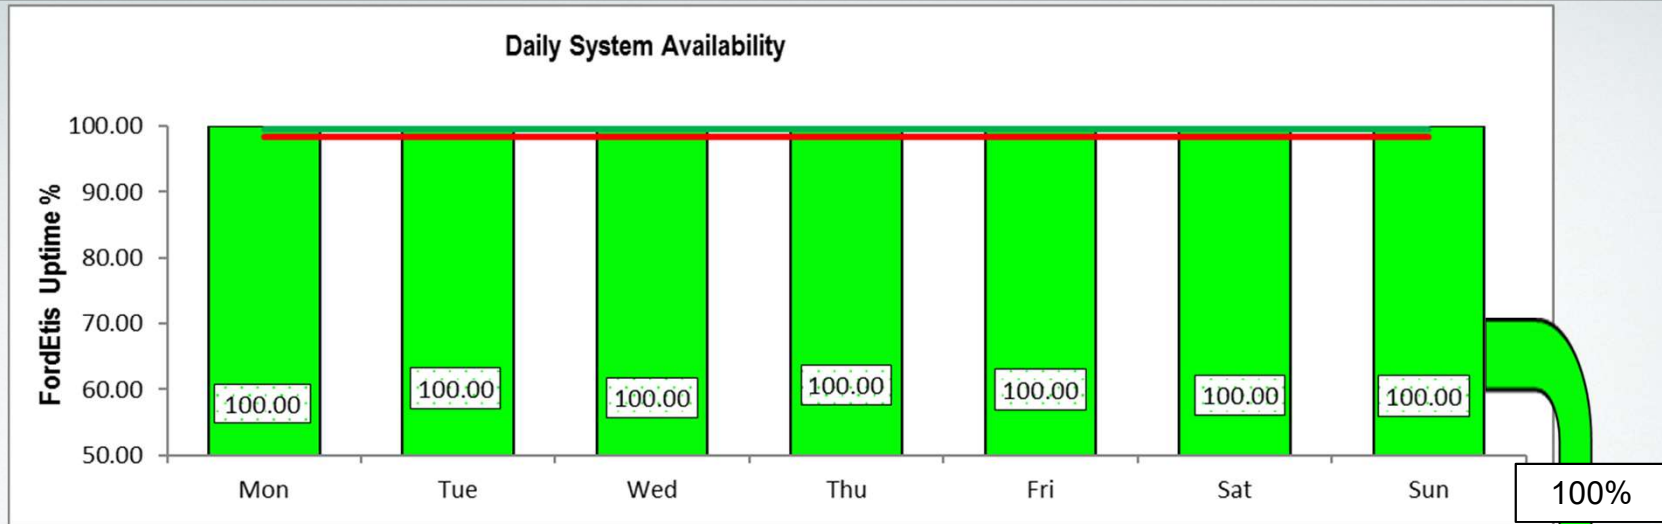

FordETis PERFORMANCE SUMMARY (w/e Sun May 13)